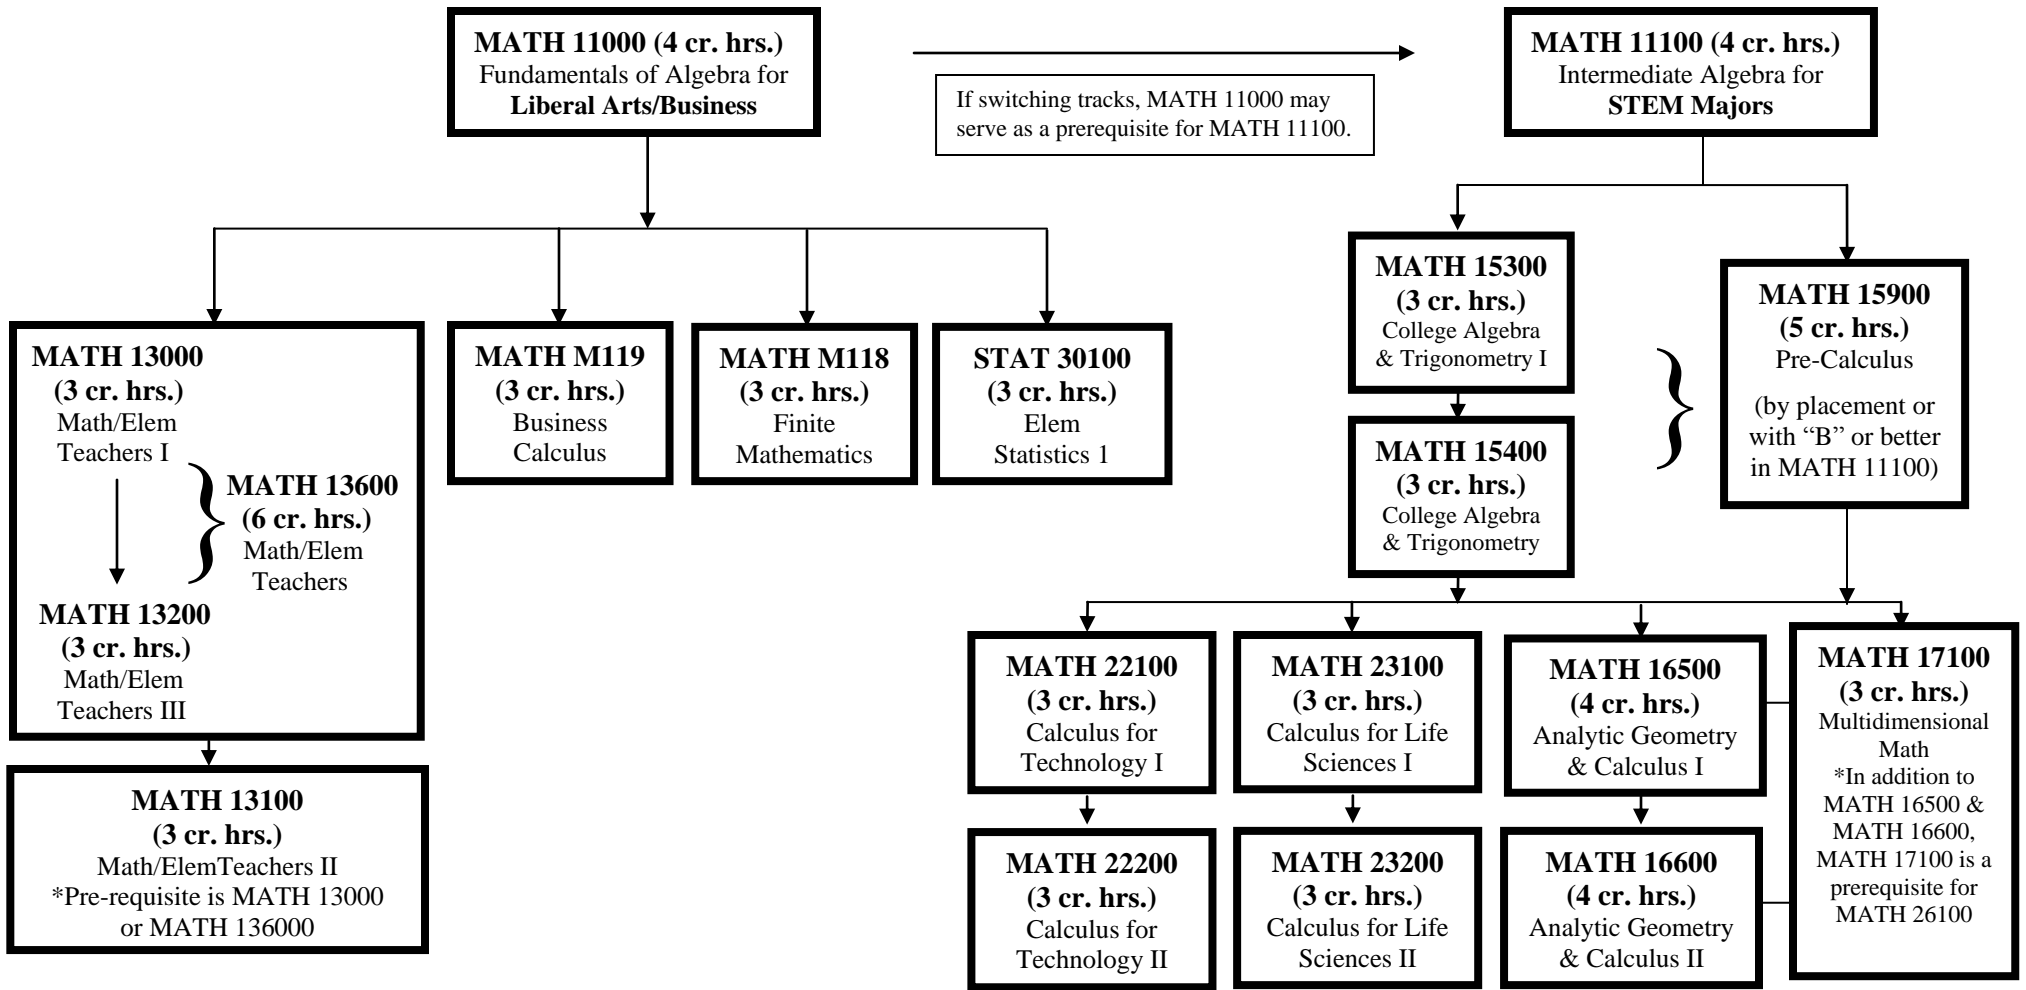

INTRODUCTORY MATHEMATICS CURRICULUM

Math Minor Requirements:

- MATH 16500 + MATH 16600 + MATH 17100 + MATH 26100
- Plus 2 more MATH/STAT courses (most commonly selected are: MATH 26600, 35100, and STAT 35000)
- Nine (9) credit hours of the minor must be completed at IUPUI or PUWL
- All courses in minor must be C (2.0) or higher
- Complete and submit the math minor application at www.math.iupui.edu